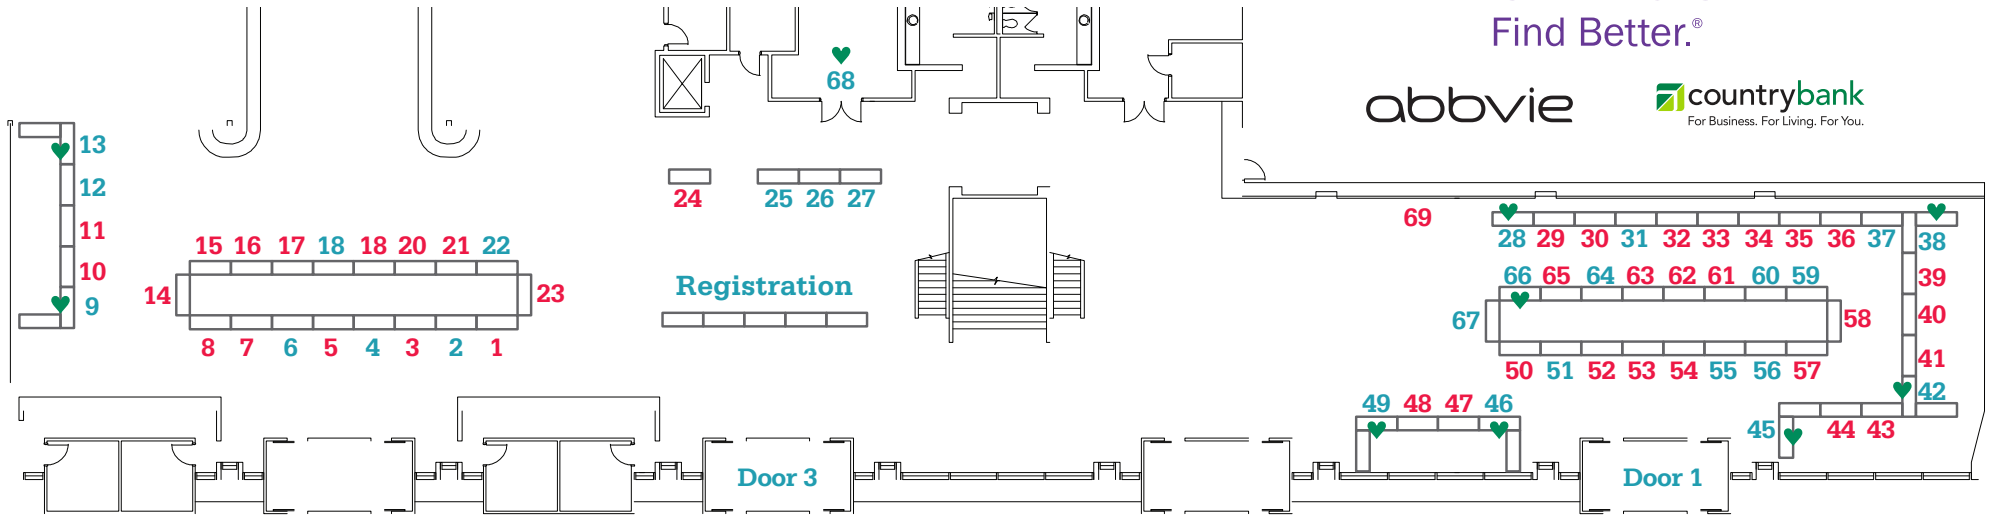

Live. Work. Play. Stay!

Internship, Career and Live Local Fair

Presented by WORCESTER REGIONAL Chamber of Commerce

Thursday, April 9, 2015 | 3 - 6 pm

Sponsored by

monster®
Find Better.®

abbvie

countrybank
For Business. For Living. For You.